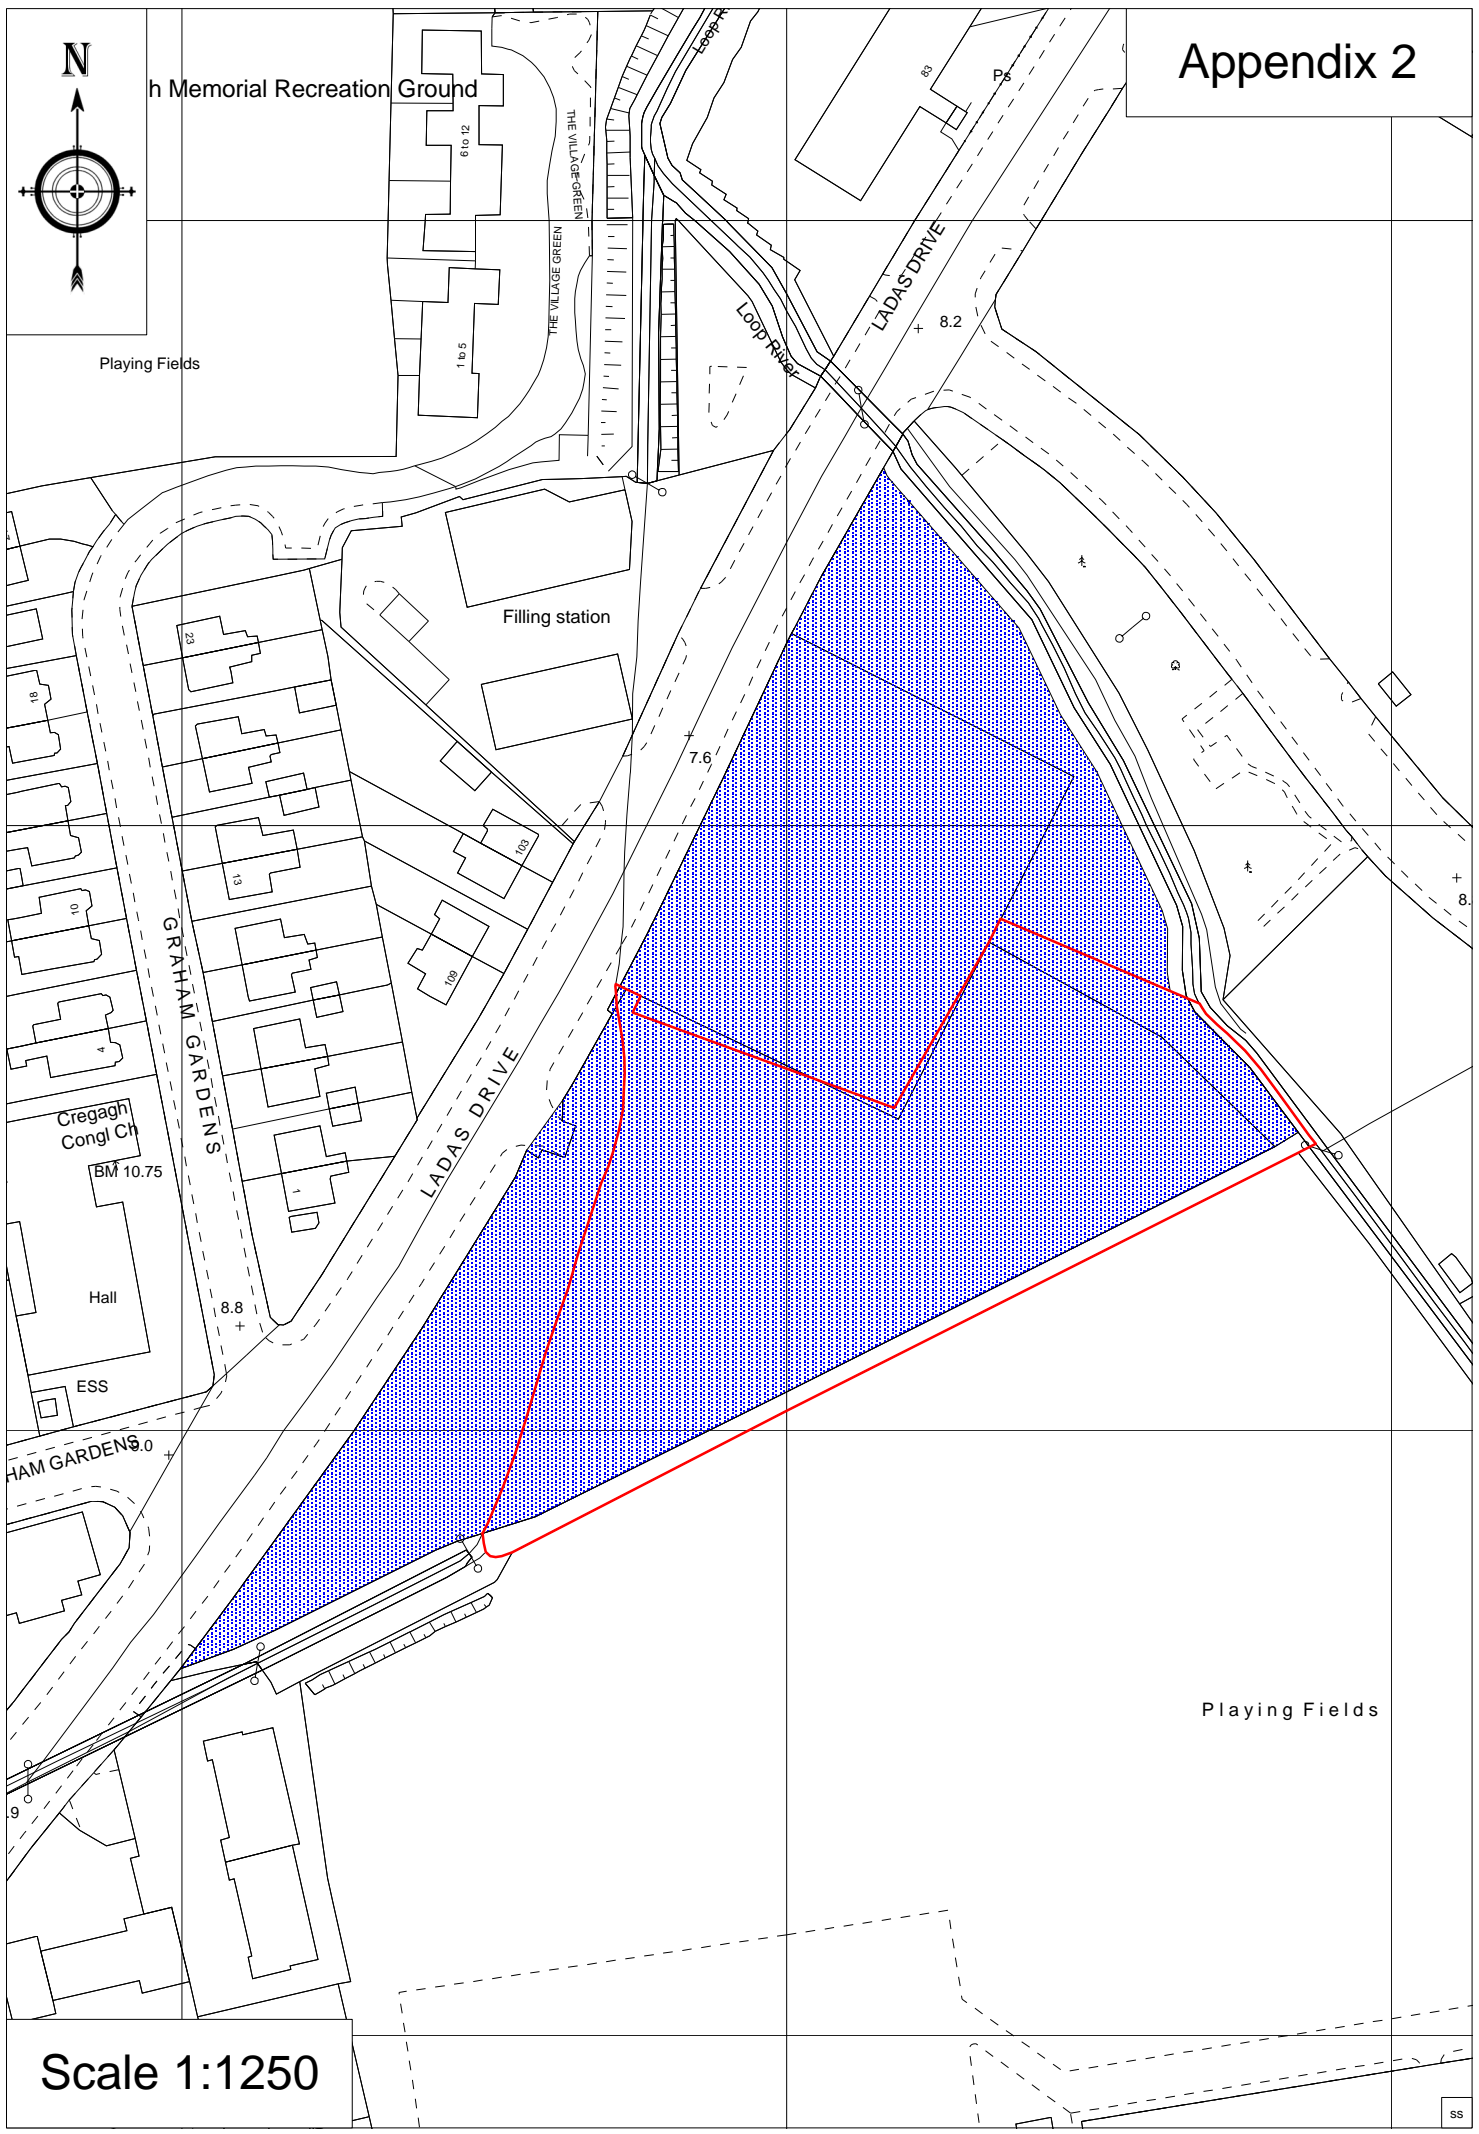

h Memorial Recreation Ground

Playing Fields

Scale 1:1250